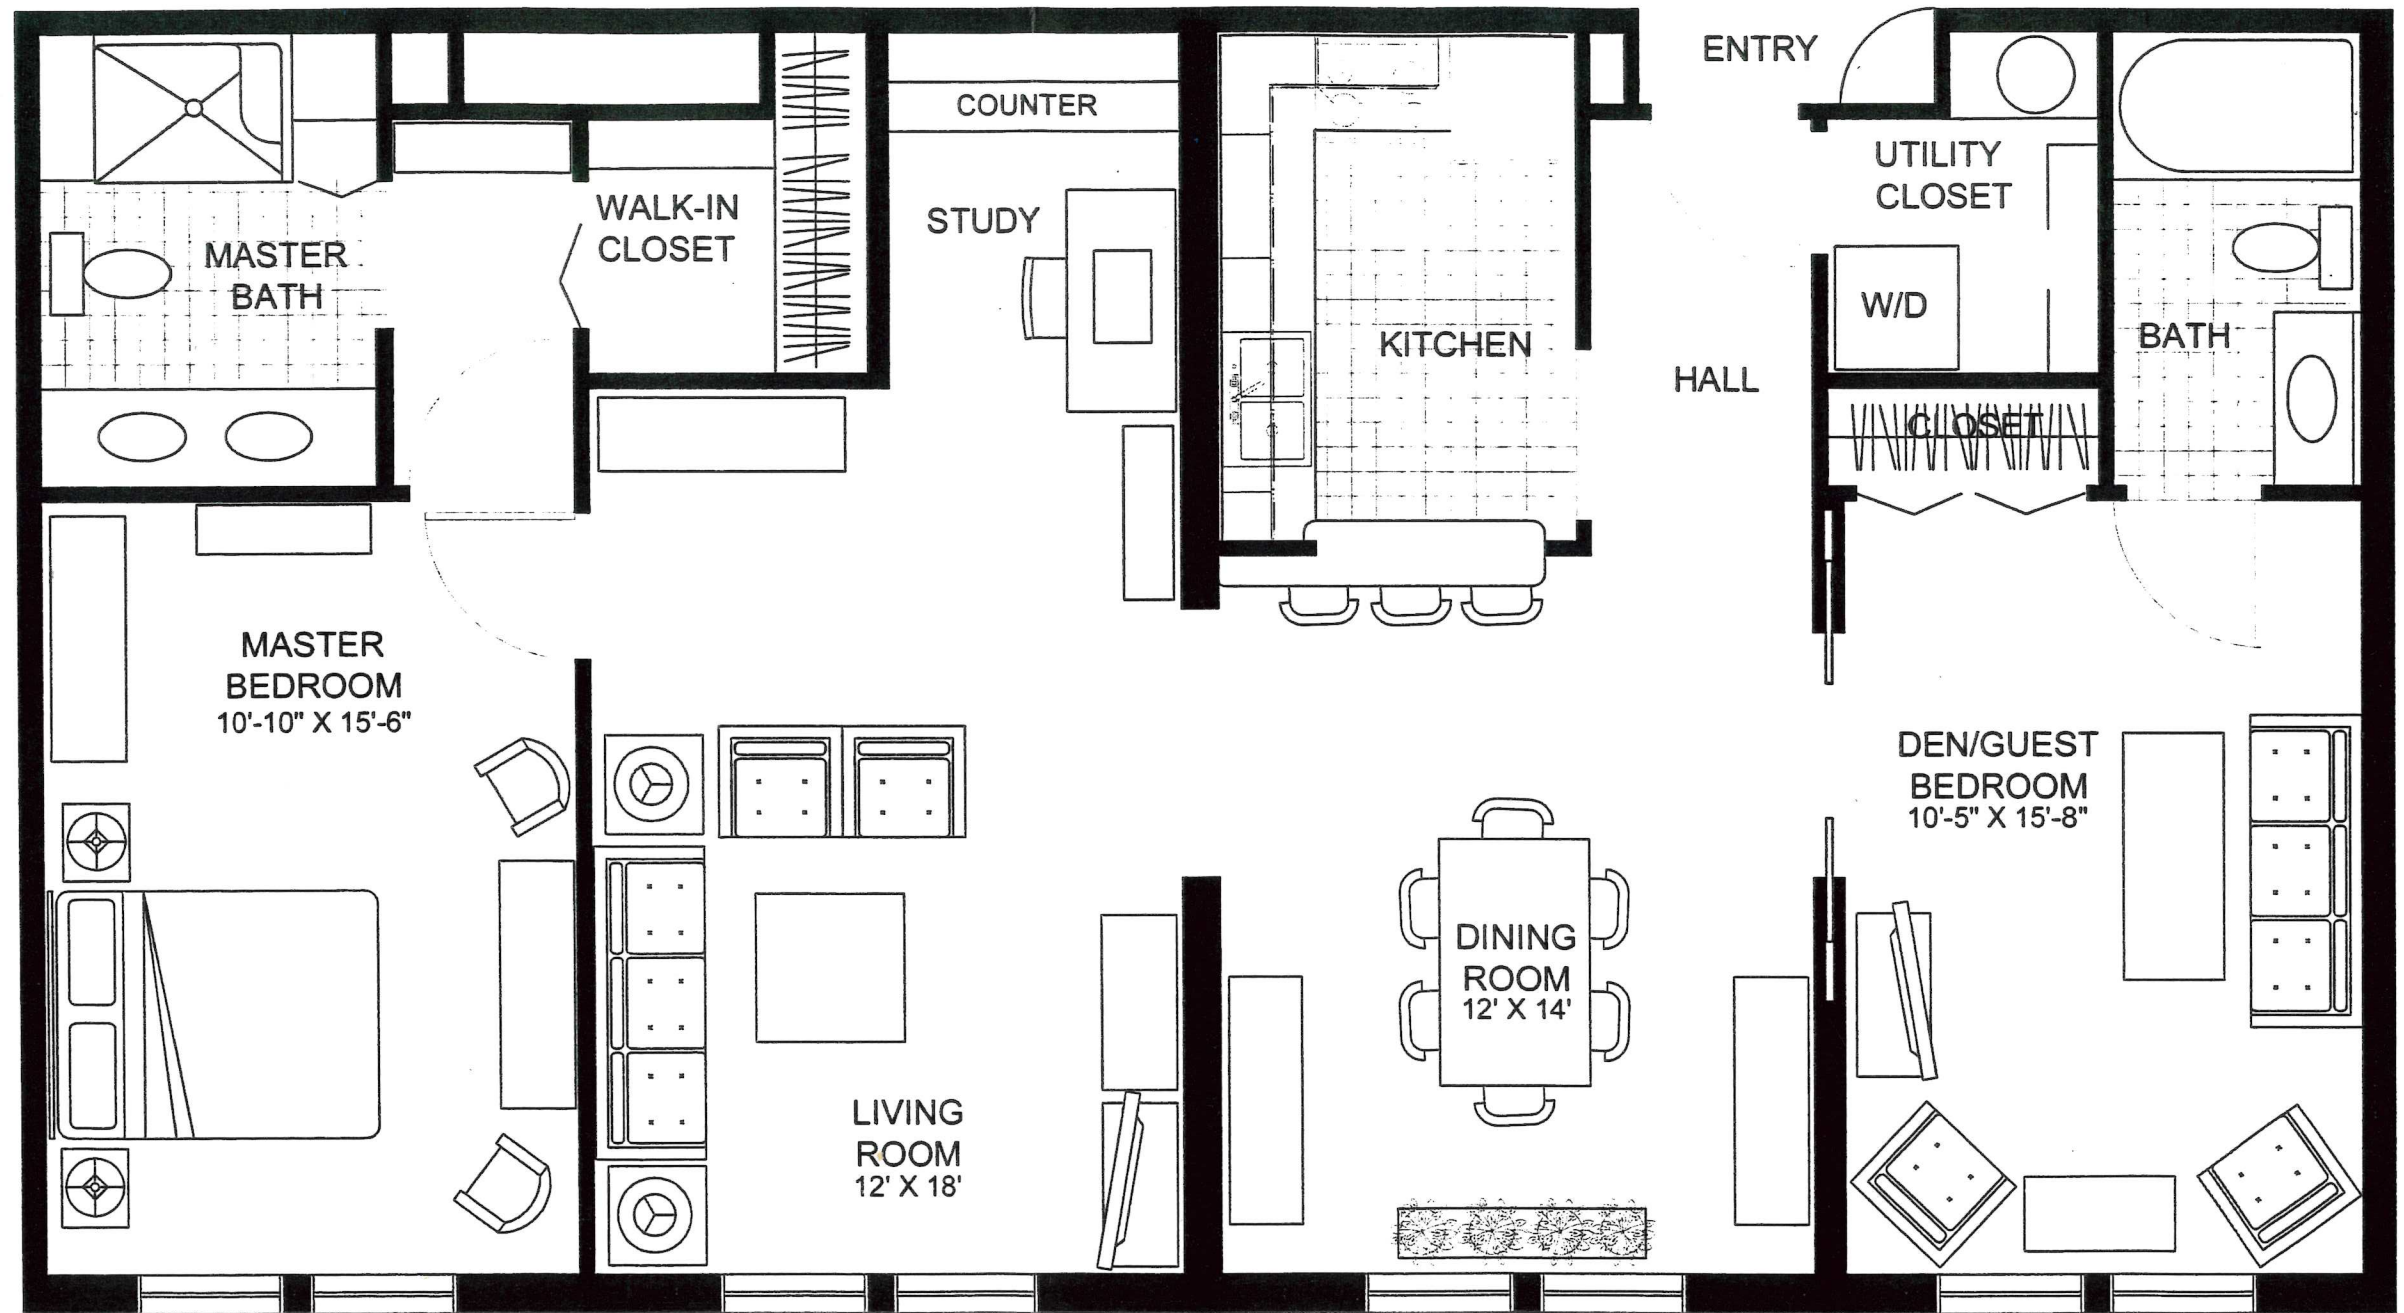

urbanSeniorLiving
PACIFIC PLACE

THE WEBSTER TWO BEDROOM
1,255 SO.FT.