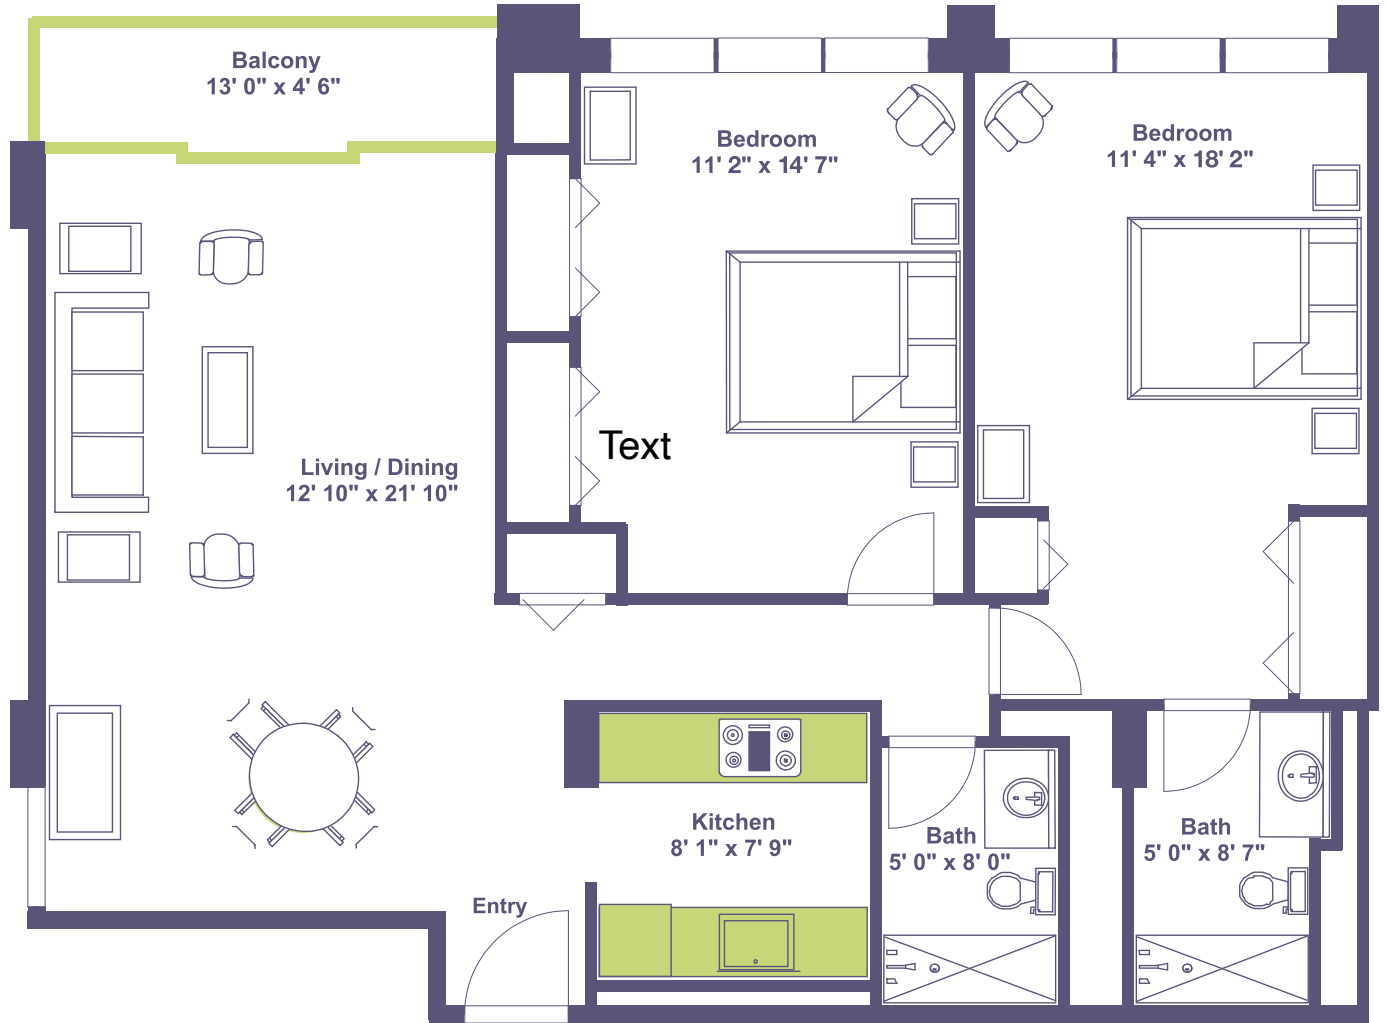

FLOOR PLAN

Bethesda Barclay House  
2-Bedroom  
1025 Sq. Ft.